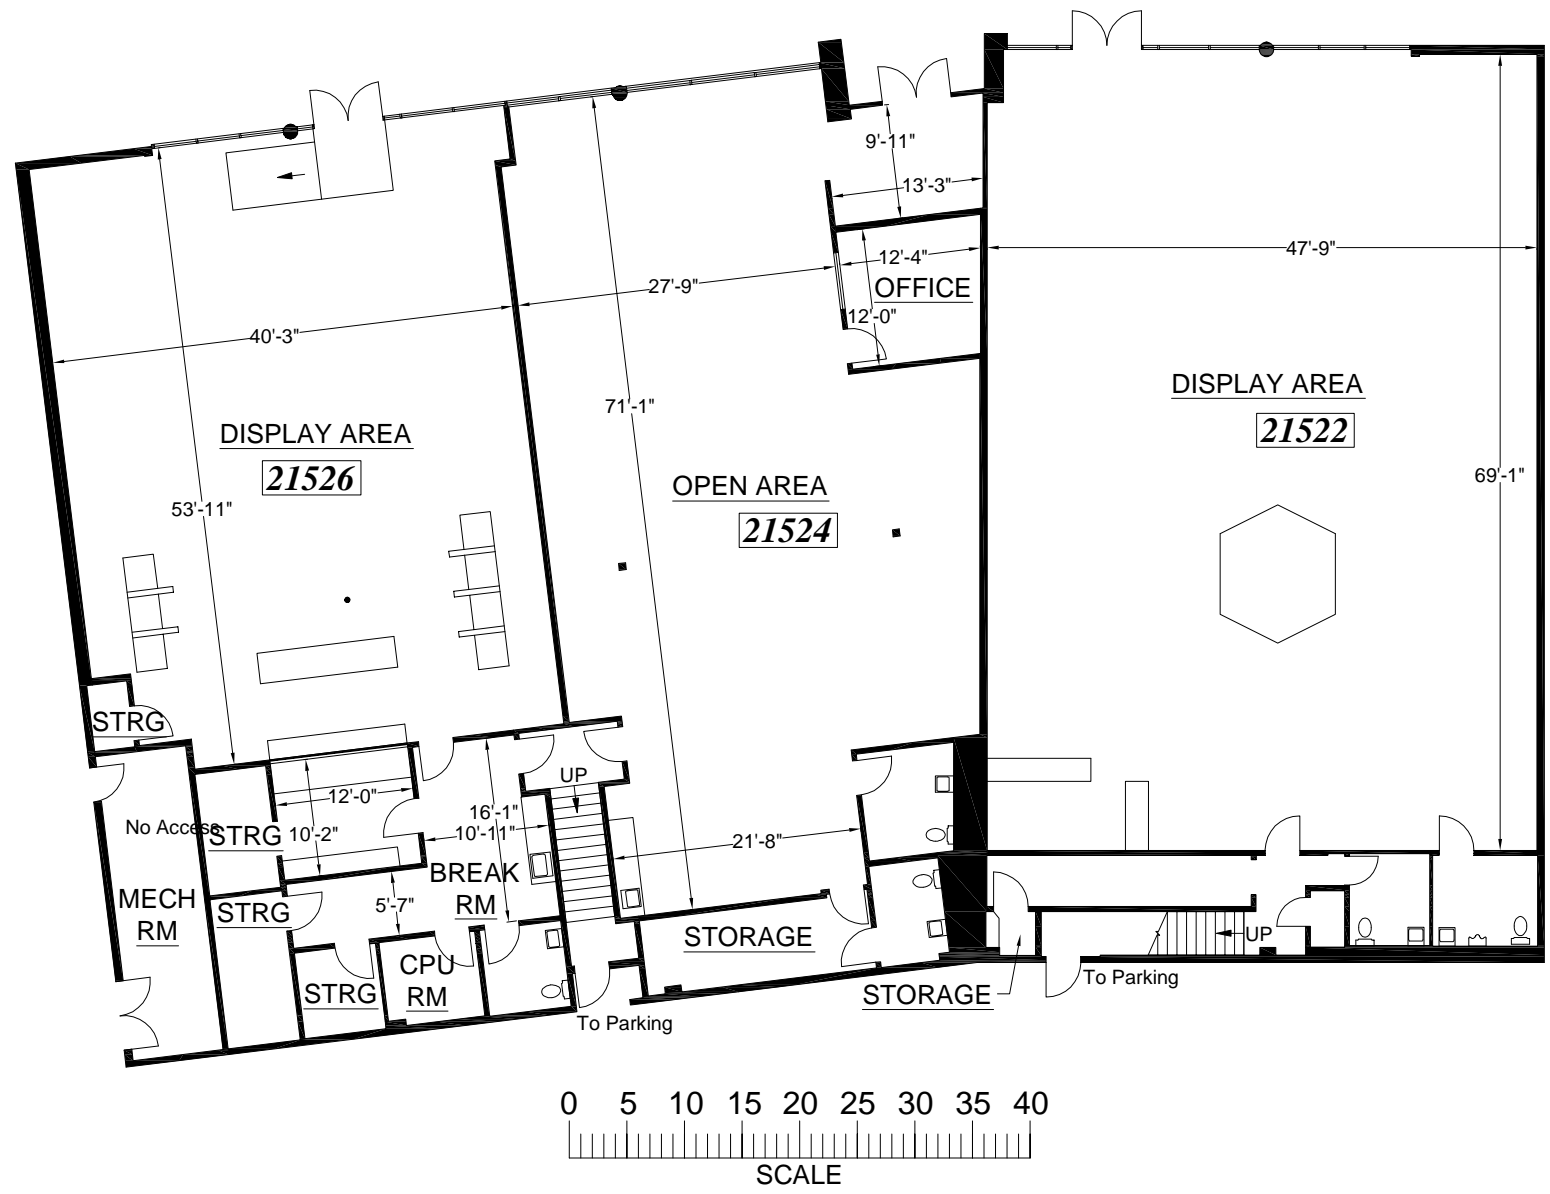

(As Measured: October, 2007)

**FLOOR PLAN**

**VENTURA BLVD**

Survey Accuracy: +/- 0.11 %

LASERtech® is a registered US trademark of Lasertech® Floorplans Ltd.  
Copyright 1998-99 Lasertech® Floorplans Ltd., All Rights Reserved