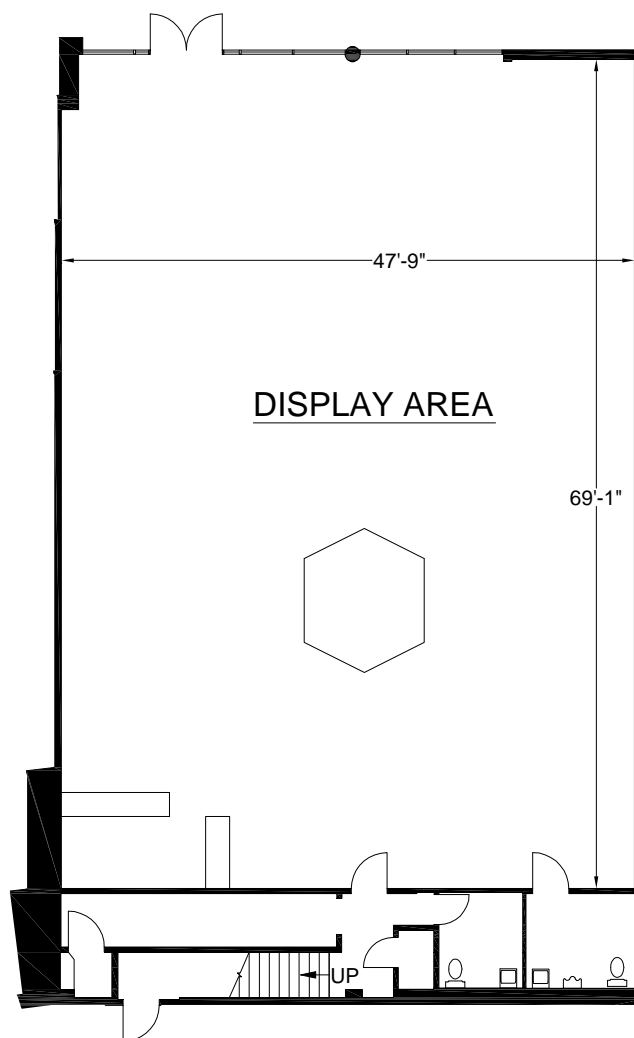

SCALE: 1/16" = 1'

Ground Floor Inset

TEL: (888) 393-6655
FILE: 7-164