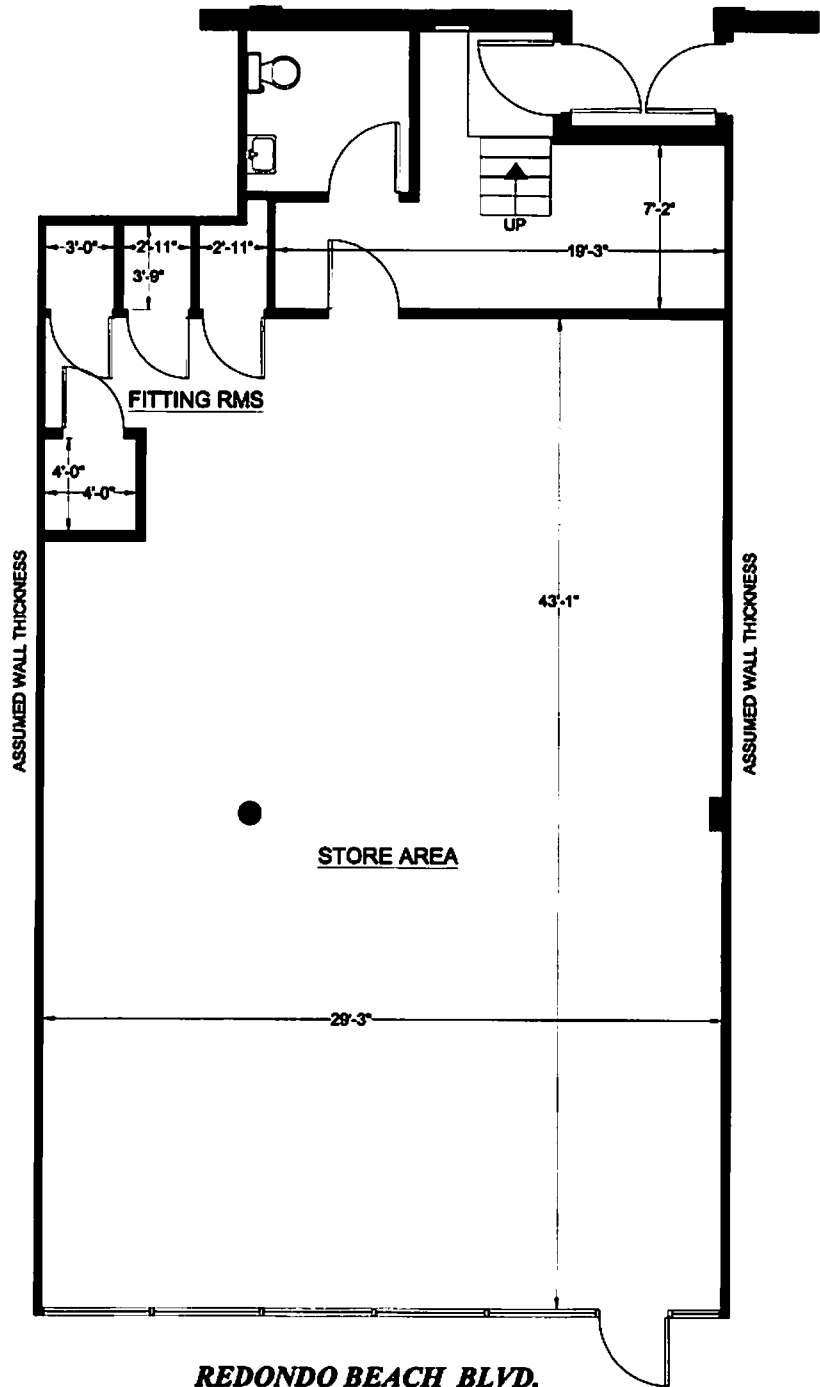

PREPARED FOR:

Terra Pacific Real Estate Services
11601 Wilshire Blvd.
Los Angeles, CA
Tel (310) 440-9150

**4437 REDONDO BEACH BLVD.
TORRANCE, CA**

GROUND FLOOR

(As Measured: February 7, 2004)

FLOOR PLAN

ALLEY

Survey Accuracy: +/- 0.14 %

Prepared By
LASERtech Floor Plans
TEL: (888) 393-6655
FILE: 4-045