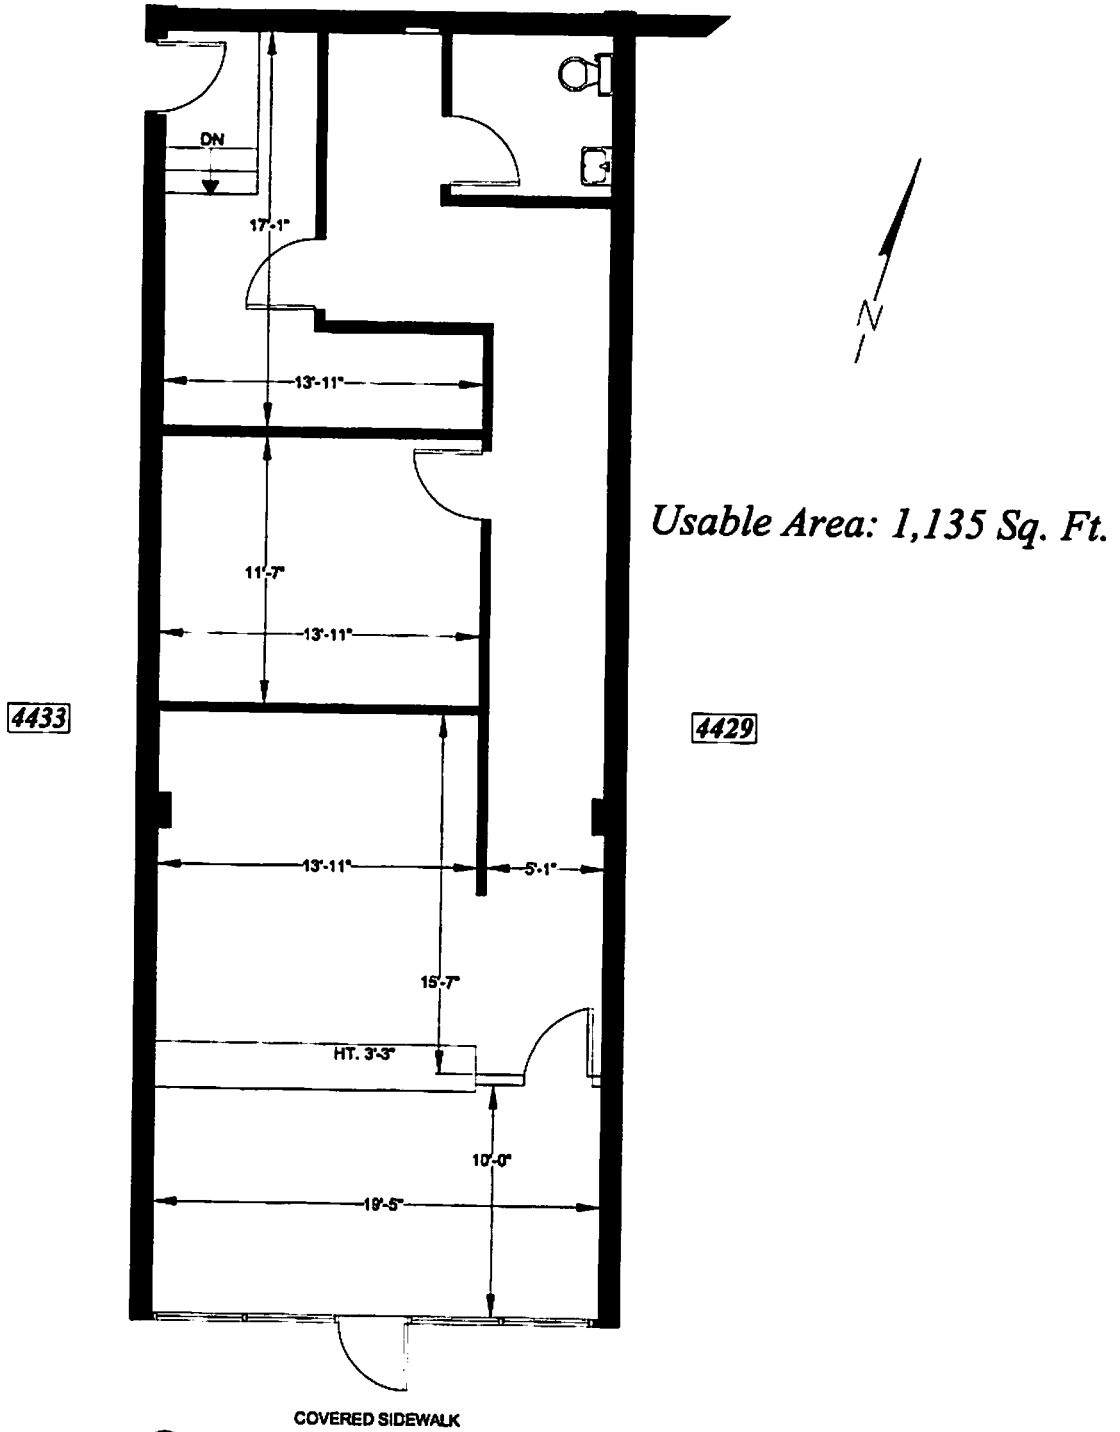

PREPARED FOR:
South Bay Place

4431 REDONDO BEACH BLVD.
TORRANCE, CA

SUITE 4431

(As Measured: September 3, 2003)

ALLEY

Usable Area: 1,135 Sq. Ft.

4433

4429

REDONDO BEACH BLVD.

SCALE

AREAS COMPUTED IN ACCORDANCE
WITH BOMA (1996) STANDARDS

Survey Accuracy: +/- 0.07 %

Prepared By
LASERtech Floor Plans
TEL: (888) 393-6655
FILE: 2003-215