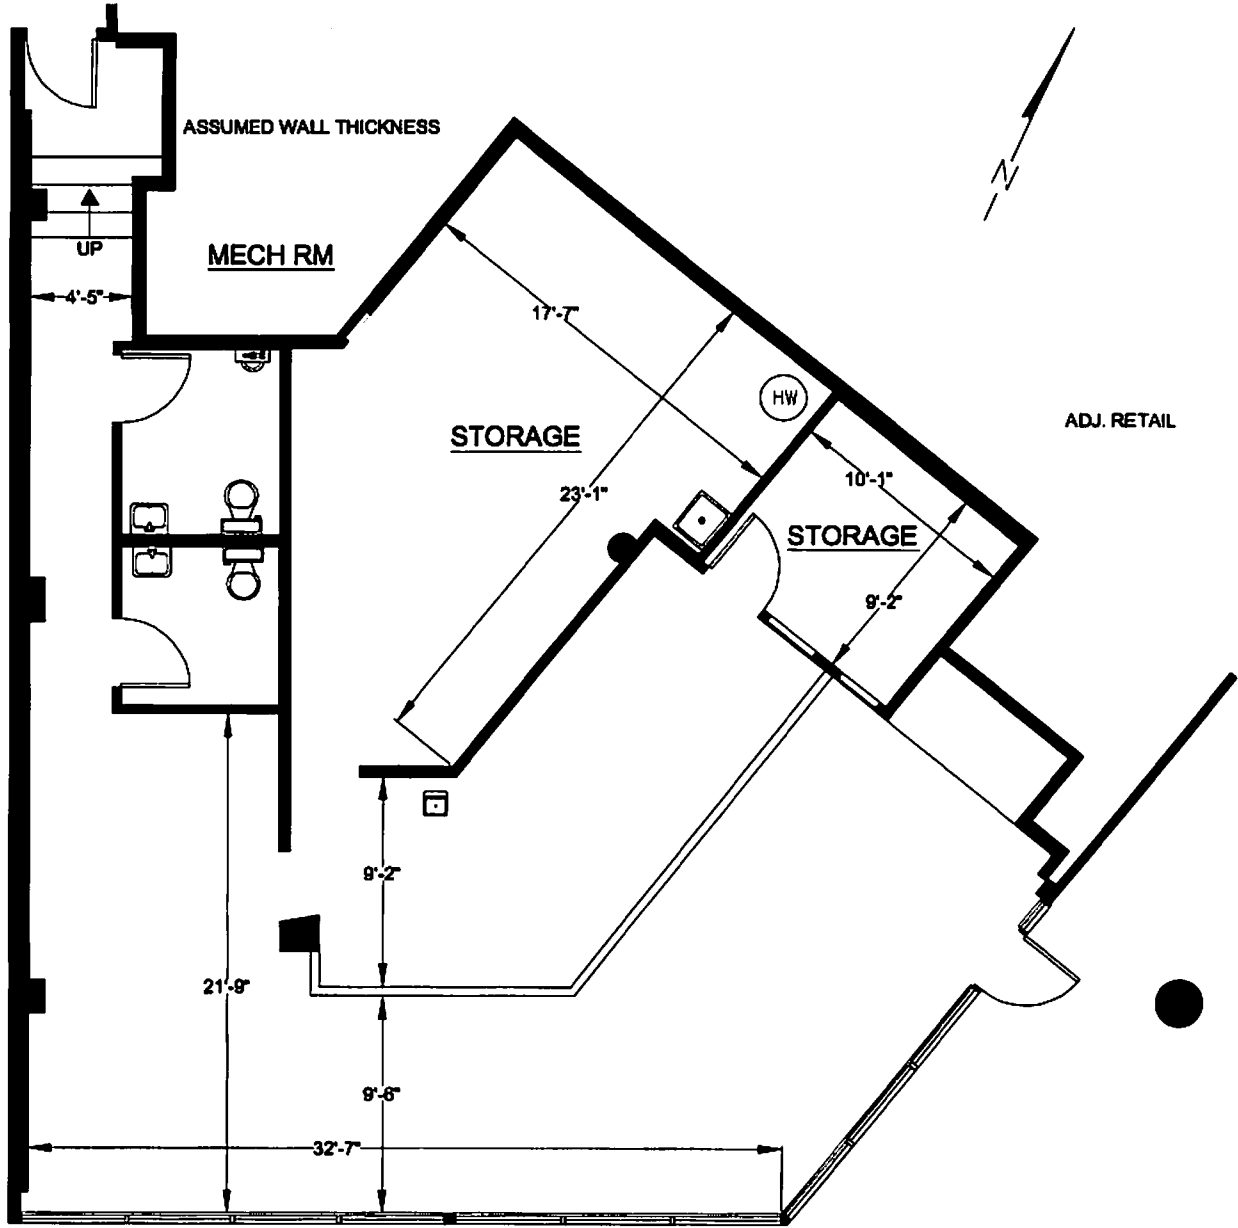

**PREPARED FOR:**  
Terra Pacific Real Estate Services  
11601 Wilshire Blvd.  
Los Angeles, CA  
Tel (310) 440-9150

**4421 REDONDO BEACH BLVD.  
TORRANCE, CA**

**FLOOR PLAN**

**GROUND FLOOR**  
(As Measured: March 1, 2005)

**REDONDO BEACH BLVD**

**SCALE**  
1/8" = 1'-0"

TEL: (888) 393-6655  
FILE: 5-068

Survey Accuracy: +/- 0.14 %